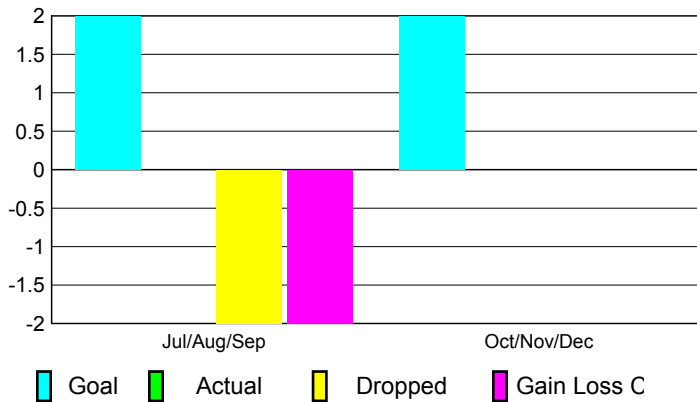

## CLUBS

Club Results  
2010-2011

Clubs  
2009-2010

Month	New Club Goal	Actual New Clubs	Actual Dropped Clubs	Gain/Loss of Clubs	Gain/Loss of Clubs
Jul/Aug/Sep	2	0	-2	-2	2
Oct/Nov/Dec	2	0	0	0	1
<b>Totals</b>	<b>4</b>	<b>0</b>	<b>-2</b>	<b>-2</b>	<b>3</b>

### Club Results 2010-2011

Goal, New, Dropped, Gain/Loss

### Comparison of Club Gain/Loss

Current Year Compared to the Previous Year